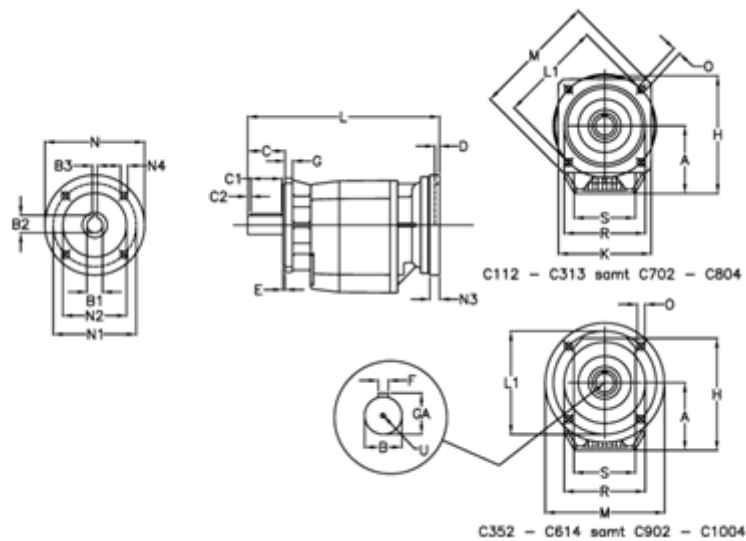

Article number: 40600810952435

Description: Helical gearbox  
C803F-109,5-P90B5

## Measures

A = 247.0	D = 4.0	L1 = 350	R = 320
B = 80	E = 5	M = 400	S = 300
B1 = 24	F = 22	N = 200	U = M20x42
B2 = 27.3	G = 20	N1 = 165	
B3 = 8	GA = 85.0	N2 = 130	
C = 140	H = 422.0	N3 = 0	
C1 = 110	K = 350	N4 = M10x12	
C2 = 15	L = 533.0	O = 18.0	